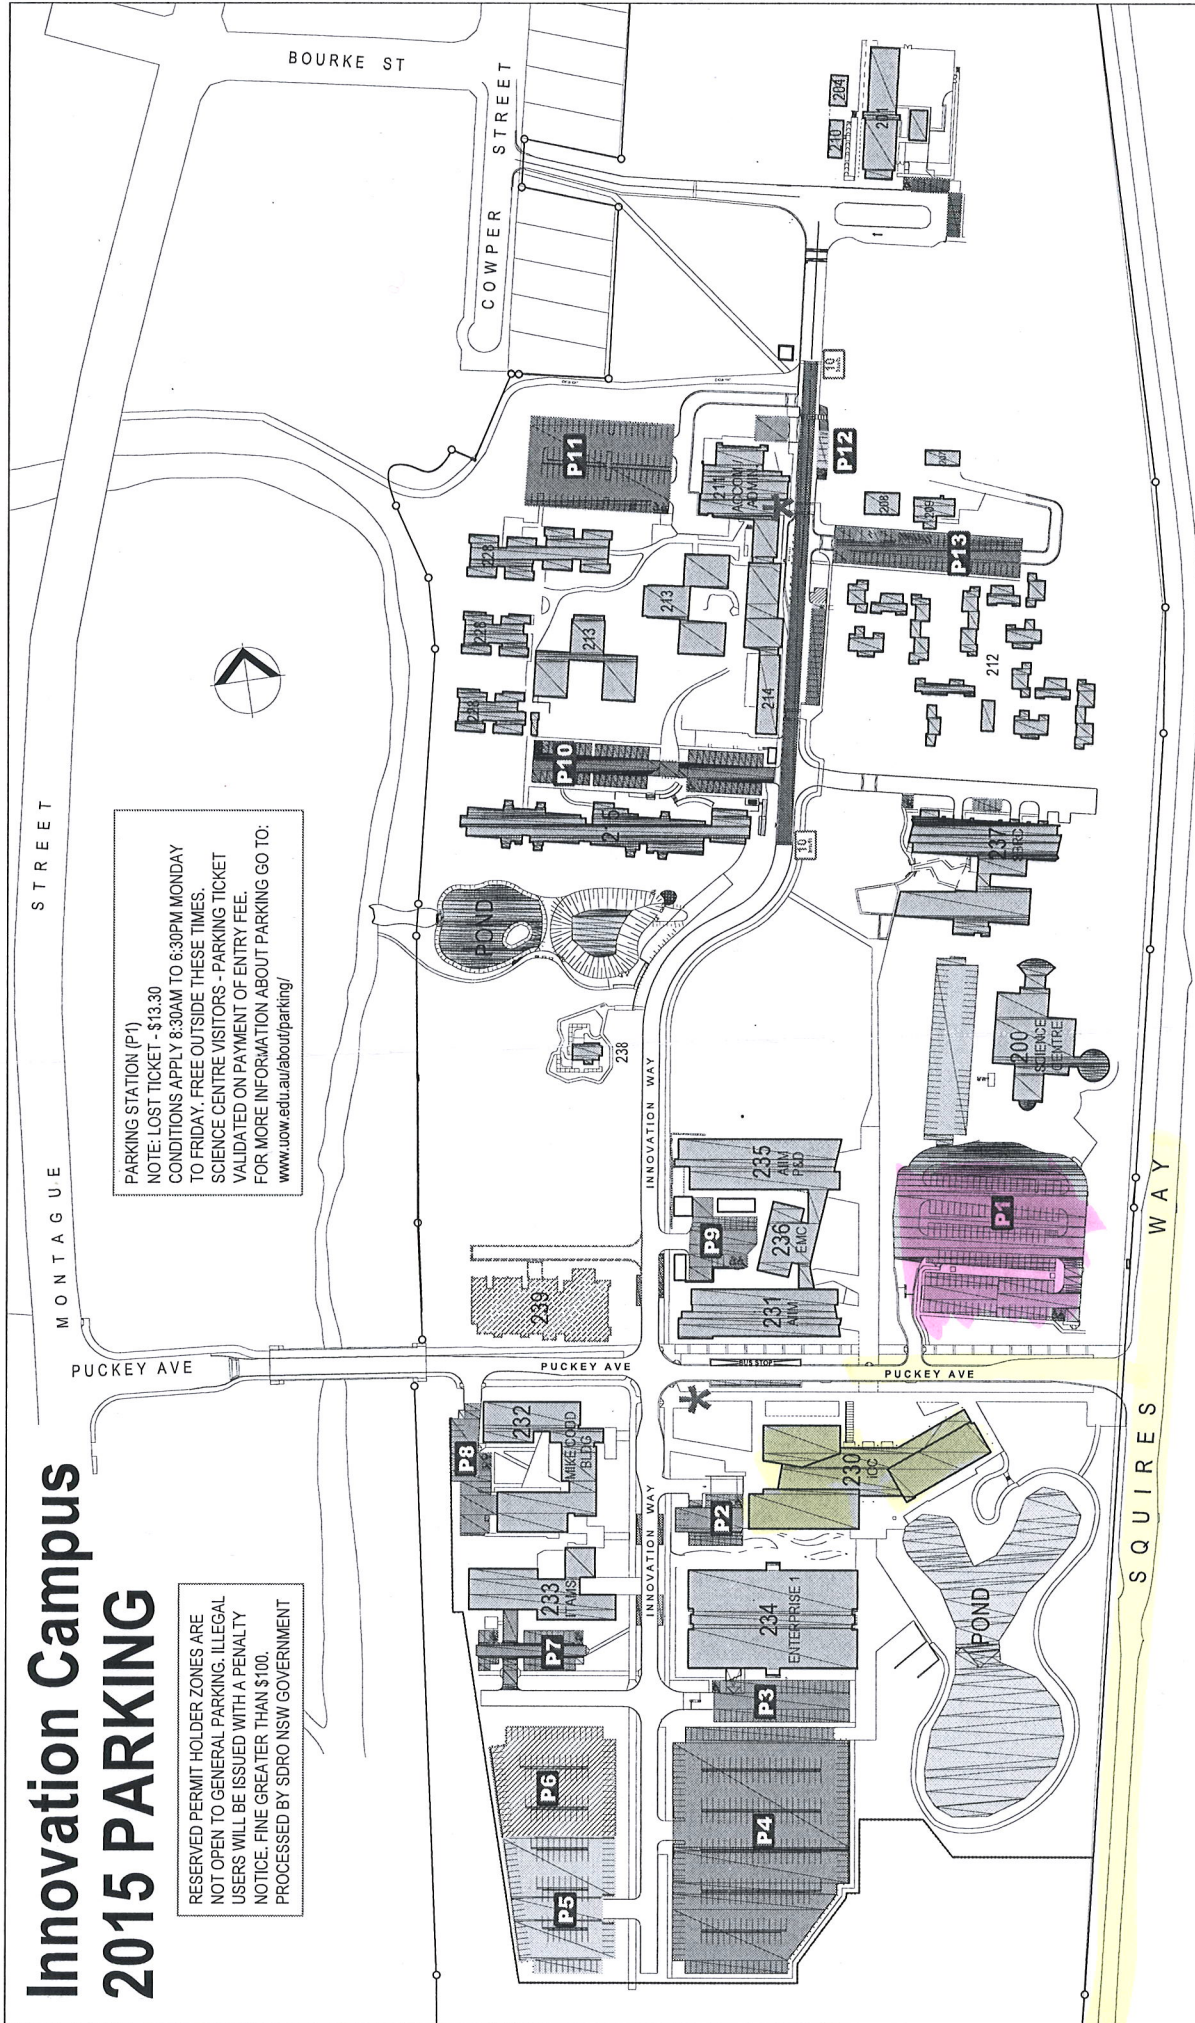

# Innovation Campus 2015 PARKING

RESERVED PERMIT HOLDER ZONES ARE NOT OPEN TO GENERAL PARKING. ILLEGAL USERS WILL BE ISSUED WITH A PENALTY NOTICE. FINE GREATER THAN \$100. PROCESSED BY SDPO NSW GOVERNMENT

PARKING STATION (P1)  
NOTE: LOST TICKET - \$13.30  
CONDITIONS APPLY 8:30AM TO 6:30PM MONDAY TO FRIDAY. FREE OUTSIDE THESE TIMES.  
SCIENCE CENTRE VISITORS - PARKING TICKET VALIDATED ON PAYMENT OF ENTRY FEE.  
FOR MORE INFORMATION ABOUT PARKING GO TO:  
[www.uow.edu.au/about/parking/](http://www.uow.edu.au/about/parking/)

## LEGEND

- P1** Short Term Parking Station
- P12** P & D Ticket Parking Only
- Campus East Permit Carpark
- IC Long Term Parking
- OOSH Permit Carpark
- \*** NRMA Meeting Points
- P5** LOW Permit Carpark Mon-Fri 8:30am - 6:30pm
- Reserved Permit Bays
- Special Event Parking
- Motorbike Parking
- &** Disabled Parking
- Service Vehicle Zone
- Loading Zone
- No Parking
- Security & Police Vehicle Zone

## PARKING RATES

<b>P1</b> Short Term Parking - Mon-Fri 8:30am to 6:30pm	30min	\$2.50	1-2hrs	\$5	2-4hrs	\$6.60	4-6hrs	\$8.00	6+hrs	\$13.30
<b>P12</b> Pay & Display - 24 hours Mon - Sun	0-4hrs	\$2	4-6hrs	\$3	6+hrs	\$5				